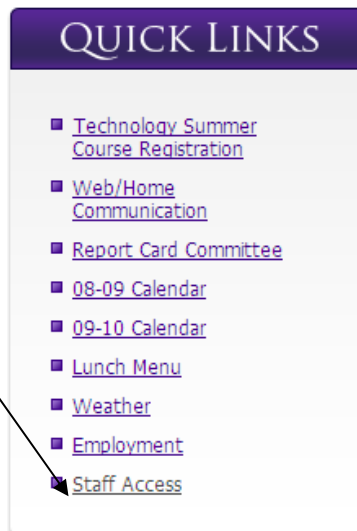

How to log-into the Hamburg CSD E-mail system

Go to the Hamburg Home Page.
In the Quick Links section, click on Staff Access

On the next page,
click on Hamburg Notes Workplace

Hamburg Central Schools

Staff Applications