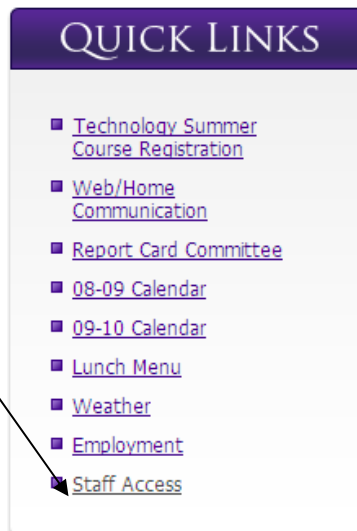

## How to log-into the Hamburg CSD E-mail system

Go to the Hamburg Home Page.  
In the Quick Links section, click on Staff Access

On the next page,  
click on Hamburg Notes Workplace

**Hamburg Central Schools**